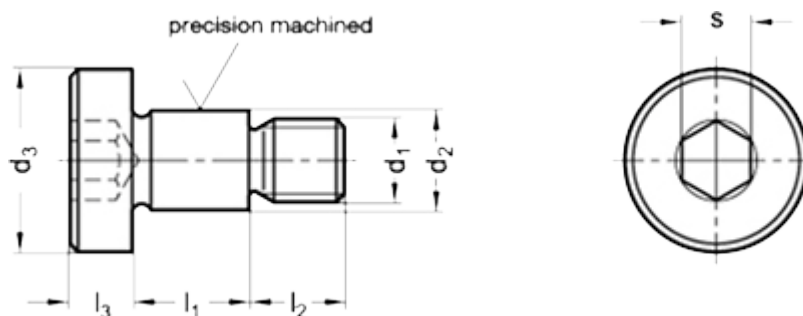

Article number: 207321M81012NI
Description: E+G Shoulder screw
GN 732.1-M8-10-12-NI

Measures

Application example

| | |
|----------------|------------------|
| d1 | = M 8 |
| d2 | = 10 -0.05/-0.08 |
| d3 | = 16 |
| l1 +0.20/+0.13 | = 12 |
| l2 | = 11 |
| l3 | = 5 |
| s | = 5 |
| Weight in (g) | = 17 |